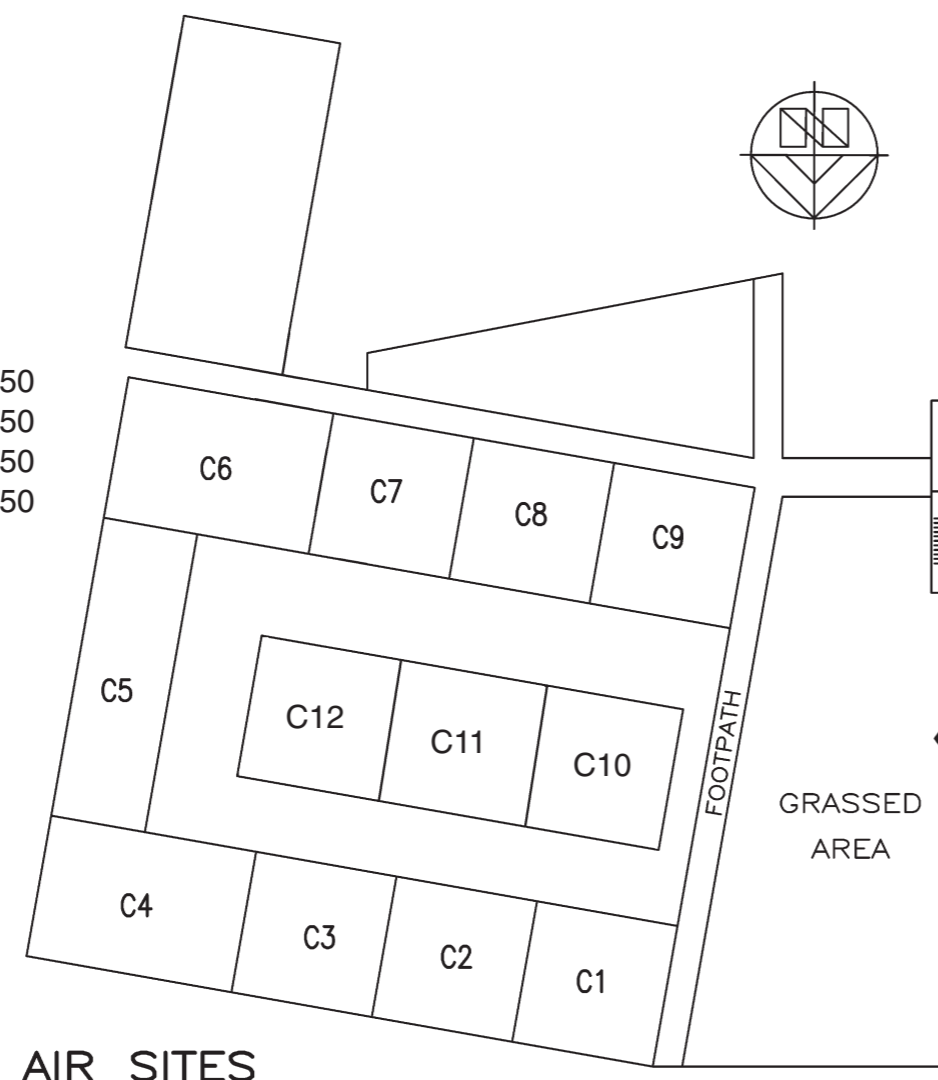

Grimmo Promotions
 'the event organisers'

PO Box 220 Toormina NSW 2452.
 Phone 02 6658 6666 Fax 02 6651 5251
 Email: grimmopromotions@bigpond.com

SITE COSTS
 A1-A50 (3.3m x 2.5m) = \$660

MAIN AUDITORIUM (UPSTAIRS)

Coffs Harbour Racecourse

SITE COSTS

- C1-C3 (9m x 9m) = \$550
- C7-C12 (9m x 9m) = \$550
- C4&C6 (13m x 9m) = \$550
- C5 (18m x 6m) = \$550

OPEN AIR SITES

SITE COSTS

- B1-B9 (3m x 3m) = \$440
- B11-B15 (3m x 3m) = \$440
- B10, B16-B20 (7m x 8m) = \$660