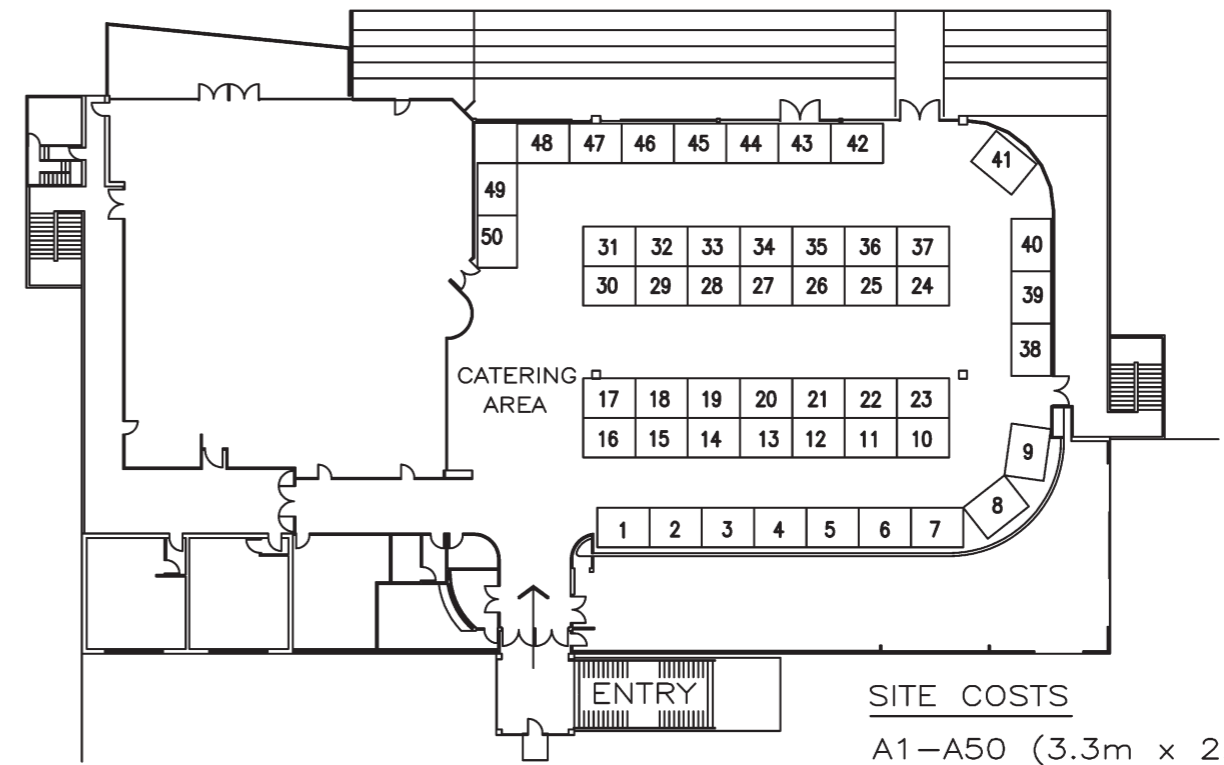

Grimmo Promotions
 'the event organisers'

PO Box 220 Toormina NSW 2452.
 Phone 02 6658 6666 Fax 02 6651 5251
 Email: grimmopromotions@bigpond.com

SITE COSTS
 A1-A50 (3.3m x 2.5m) = \$660

MAIN AUDITORIUM (UPSTAIRS)

Coffs Harbour Racecourse

SITE COSTS

- C1-C3 (9m x 9m) = \$550
- C7-C12 (9m x 9m) = \$550
- C4&C6 (13m x 9m) = \$550
- C5 (18m x 6m) = \$550

OPEN AIR SITES

SITE COSTS

- B1-B9 (3m x 3m) = \$440
- B11-B15 (3m x 3m) = \$440
- B10, B16-B20 (7m x 8m) = \$660