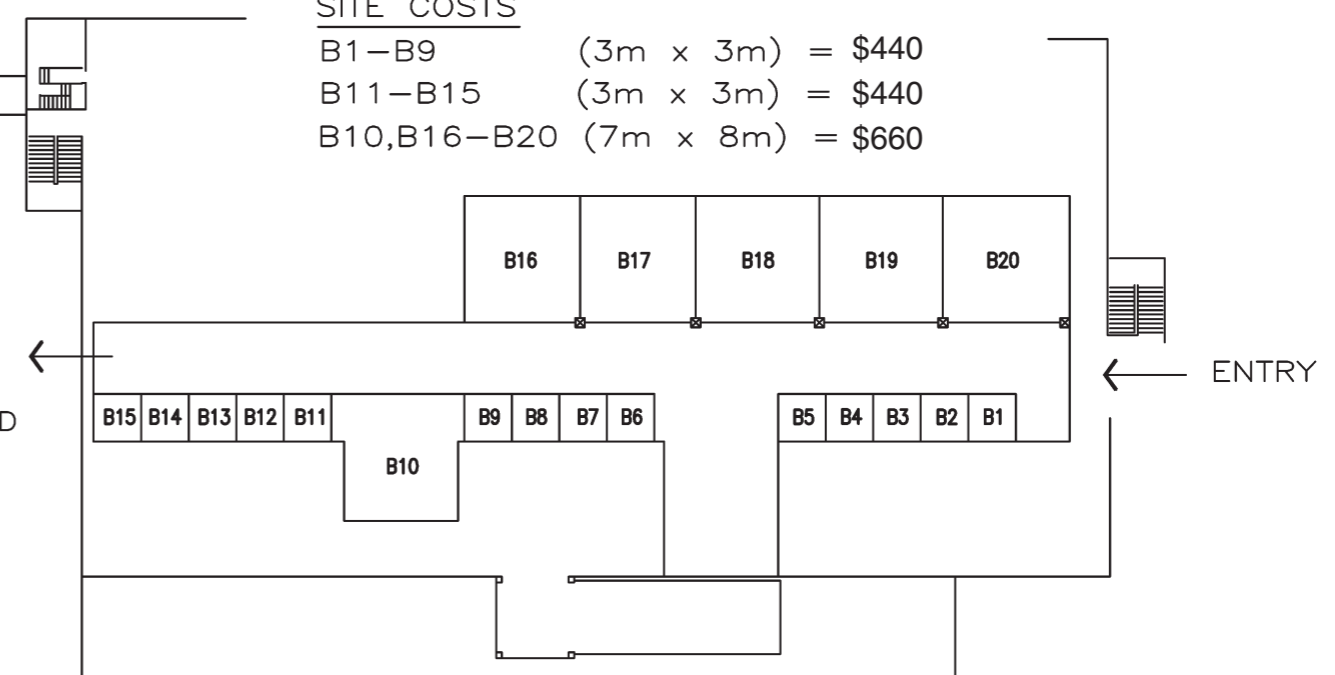

Coffs Harbour Racecourse

SITE COSTS

- C1-C3 (9m x 9m) = \$550
- C7-C12 (9m x 9m) = \$550
- C4&C6 (13m x 9m) = \$550
- C5 (18m x 6m) = \$550

OPEN AIR SITES

SITE COSTS

- B1-B9 (3m x 3m) = \$440
- B11-B15 (3m x 3m) = \$440
- B10, B16-B20 (7m x 8m) = \$660